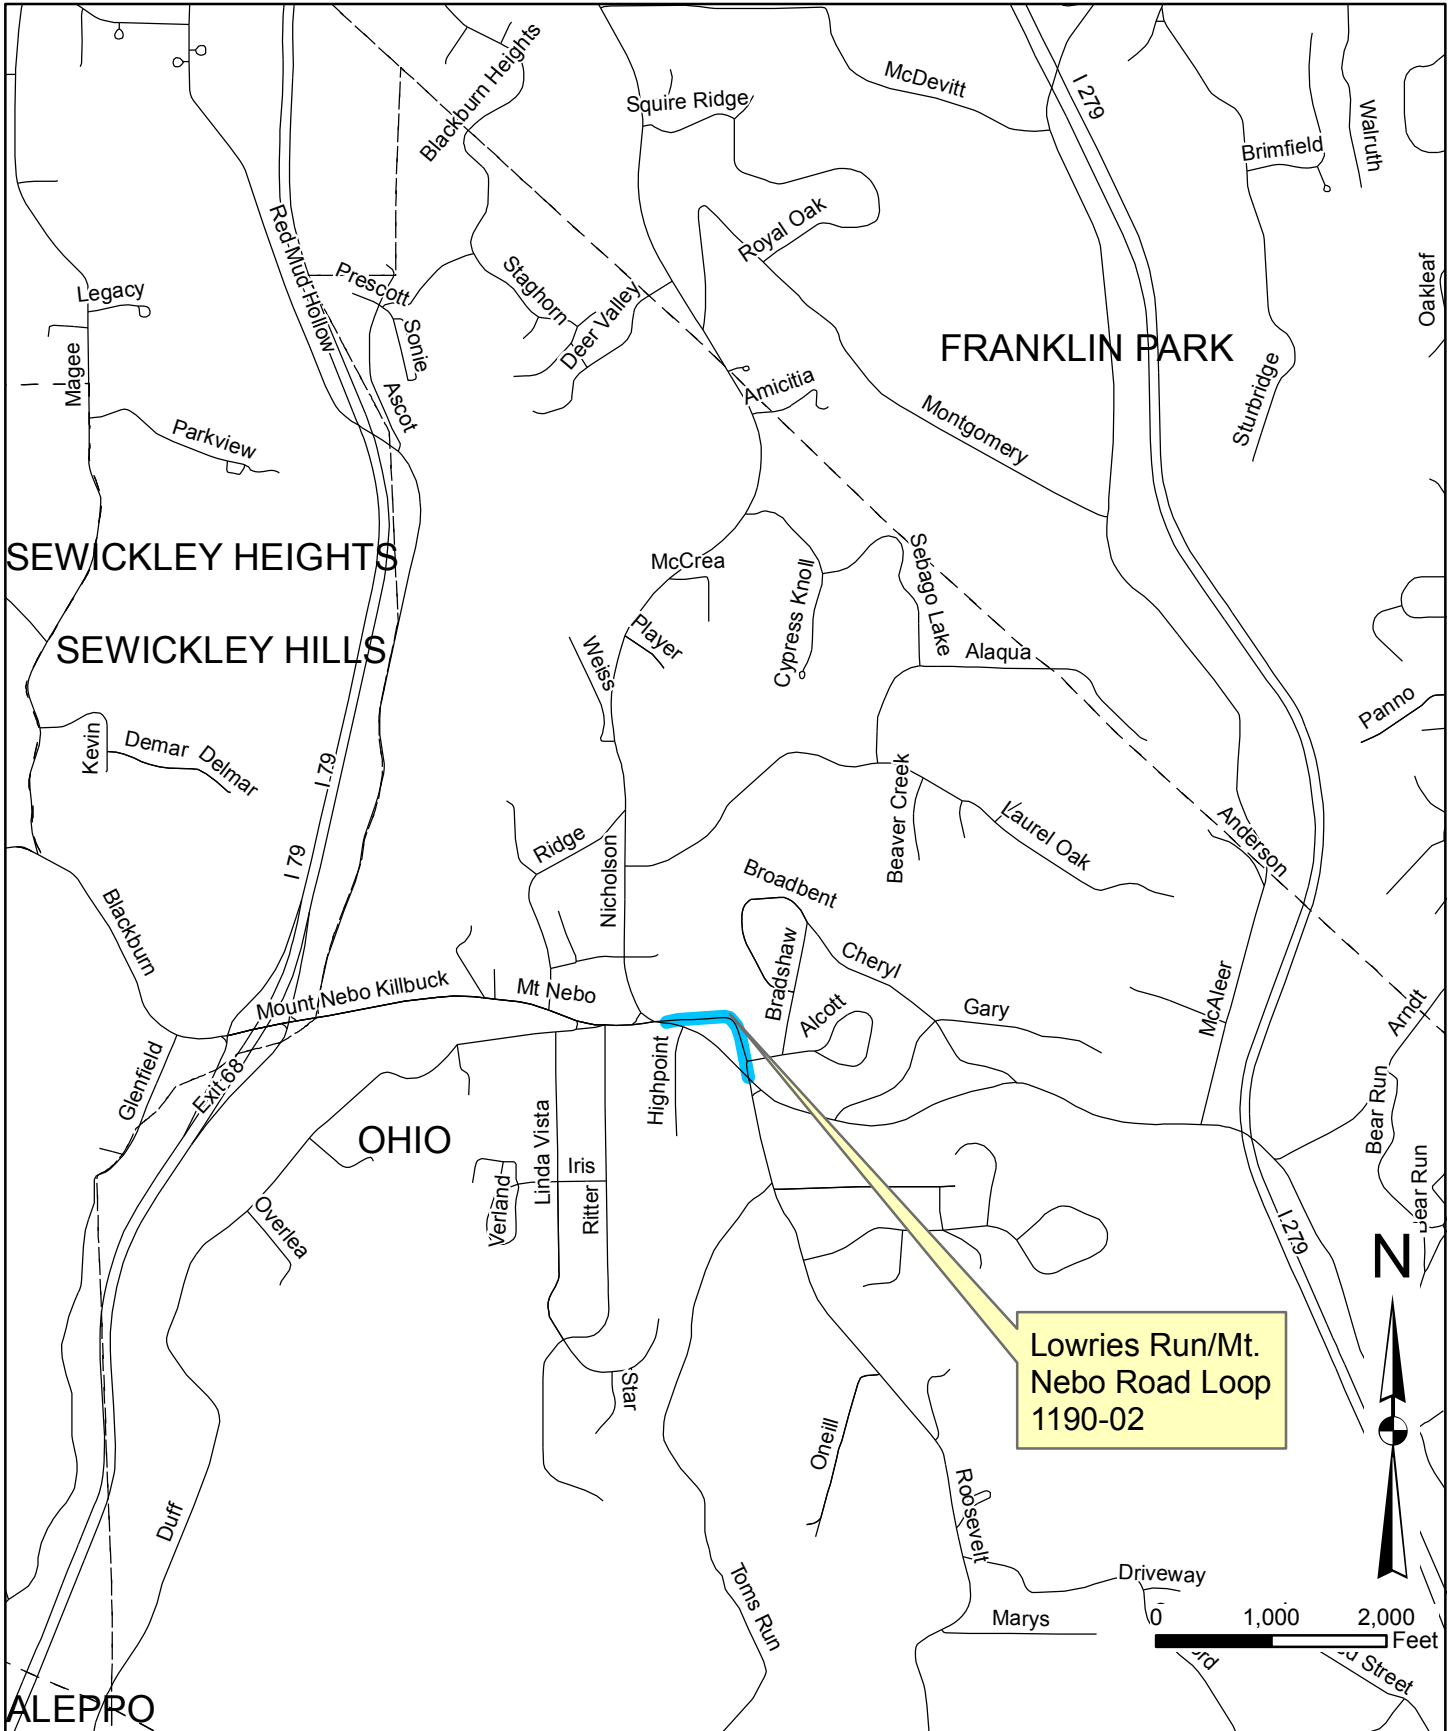

**Allegheny County
Department of Public Works
Mt Nebo Road Loop (Roosevelt Rd)**

Exhibit B - Location Map